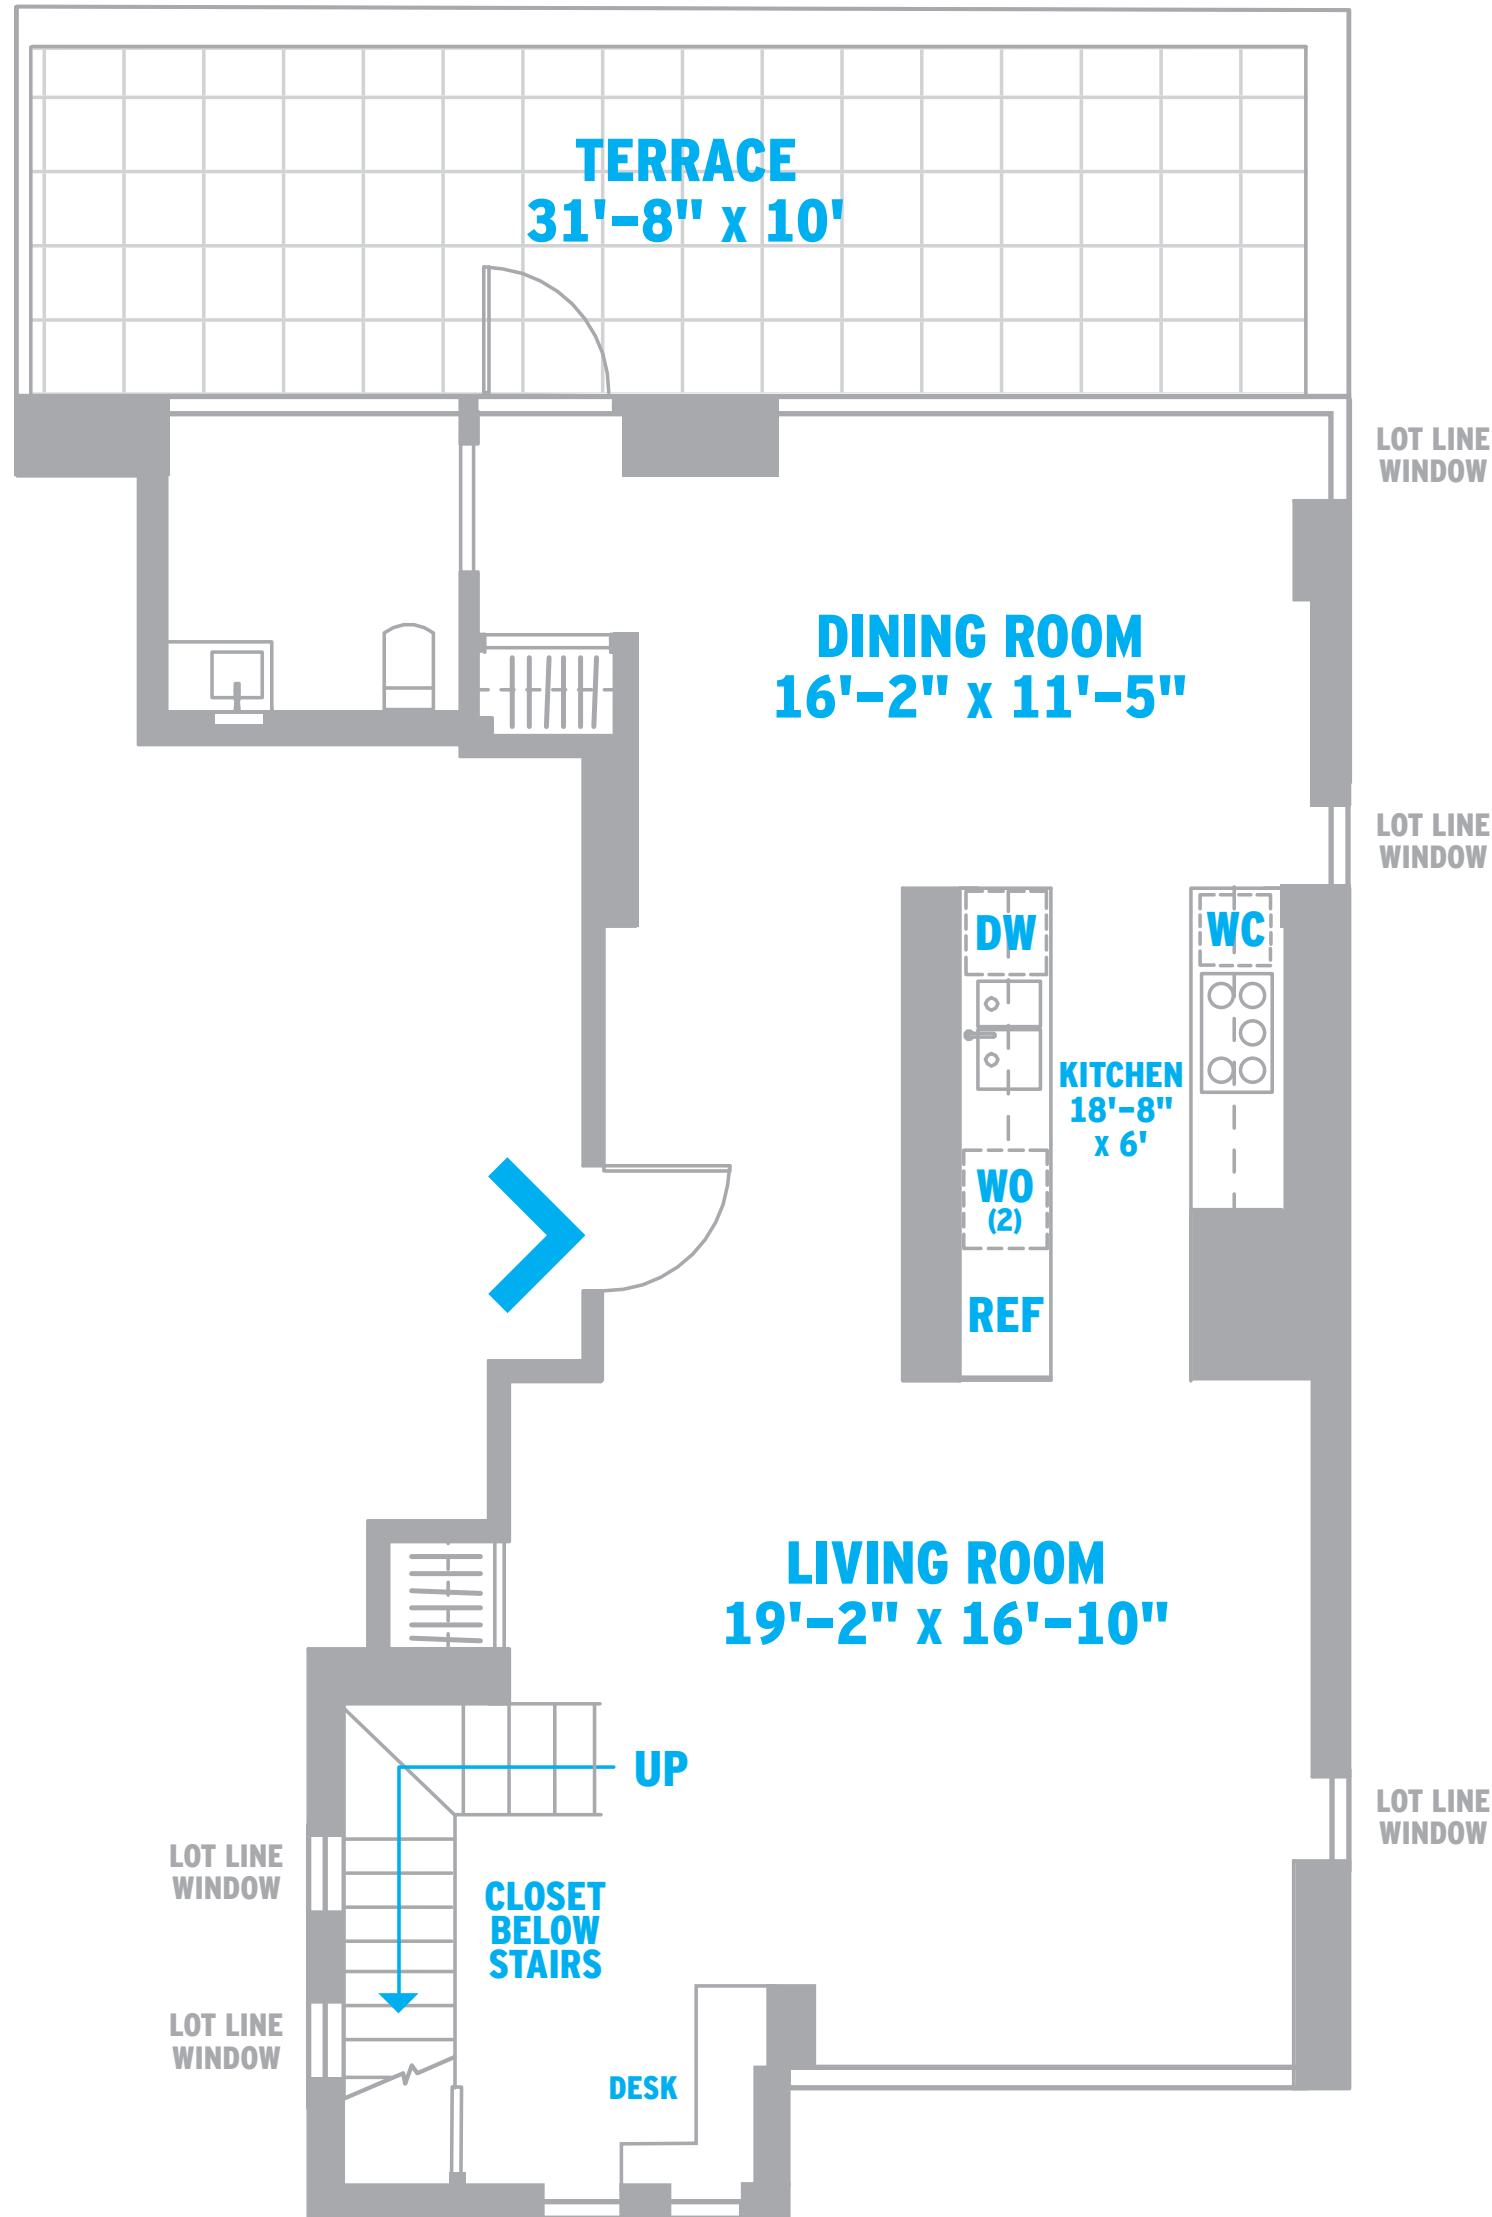

123 THIRD AVE
EAST UNION SQUARE

PENTHOUSE 15B

2,027 INTERIOR SF
188 INTERIOR SM
317 EXTERIOR SF
29 EXTERIOR SM
2 BEDROOMS
2.5 BATHROOMS

LOWER LEVEL

UPPER LEVEL