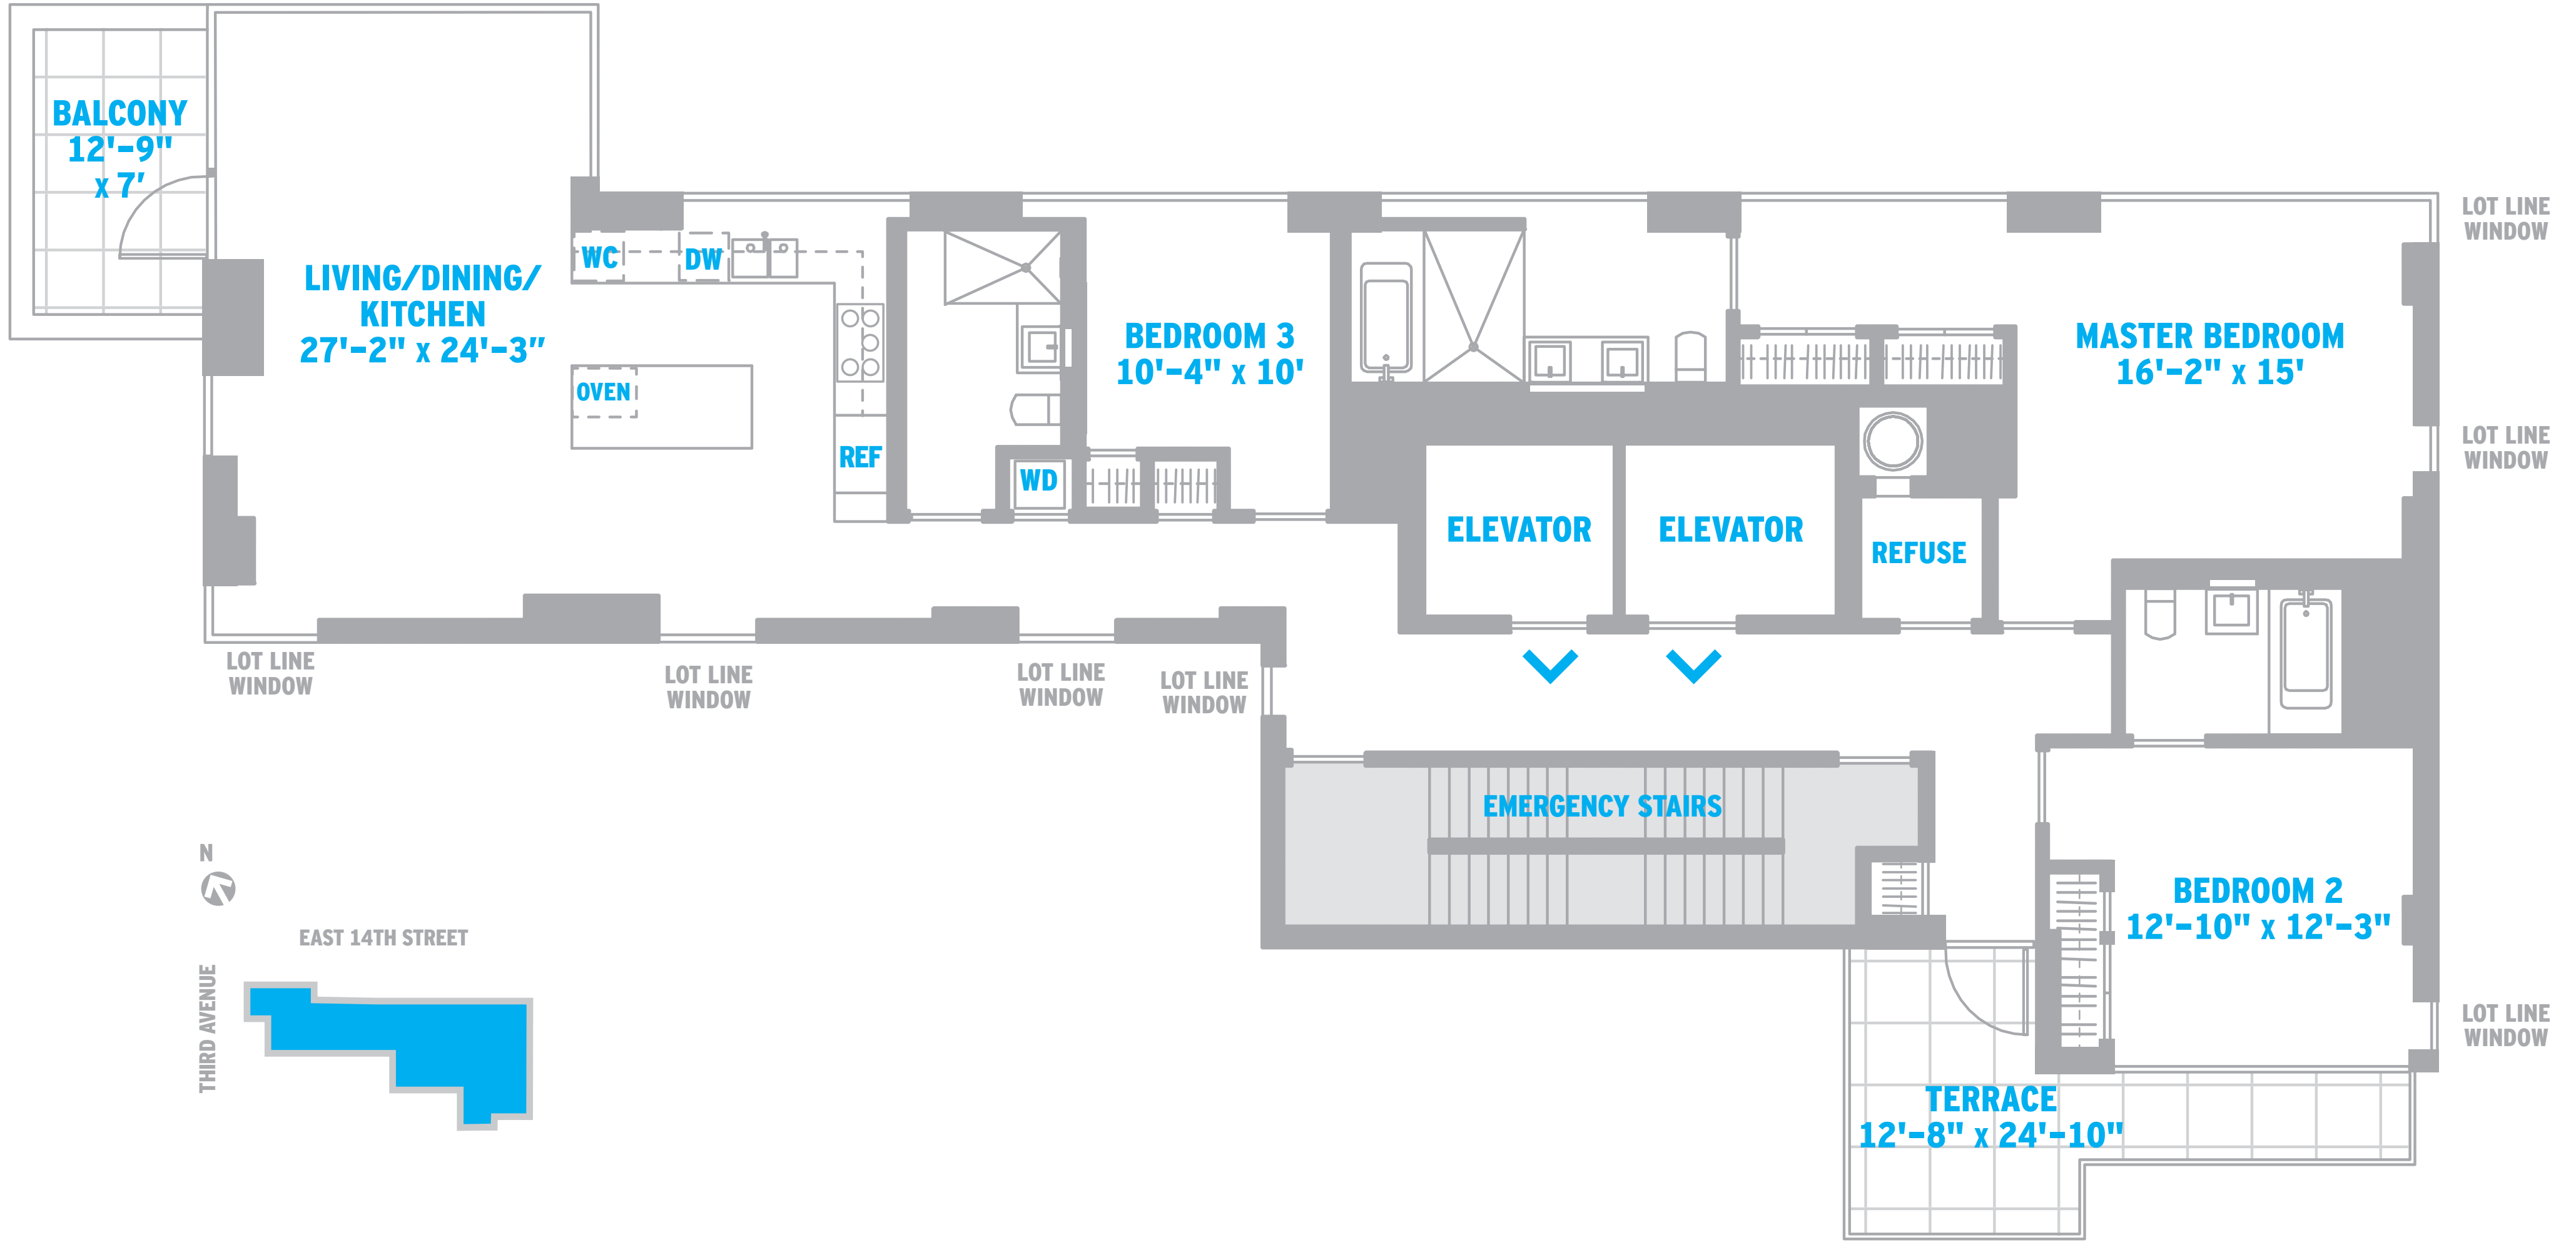

**123 THIRD AVE**  
EAST UNION SQUARE

# PENTHOUSE 17

2,123 INTERIOR SF  
197 INTERIOR SM  
283 EXTERIOR SF  
26 EXTERIOR SM  
3 BEDROOMS  
3 BATHROOMS

EAST 14TH STREET

THIRD AVENUE